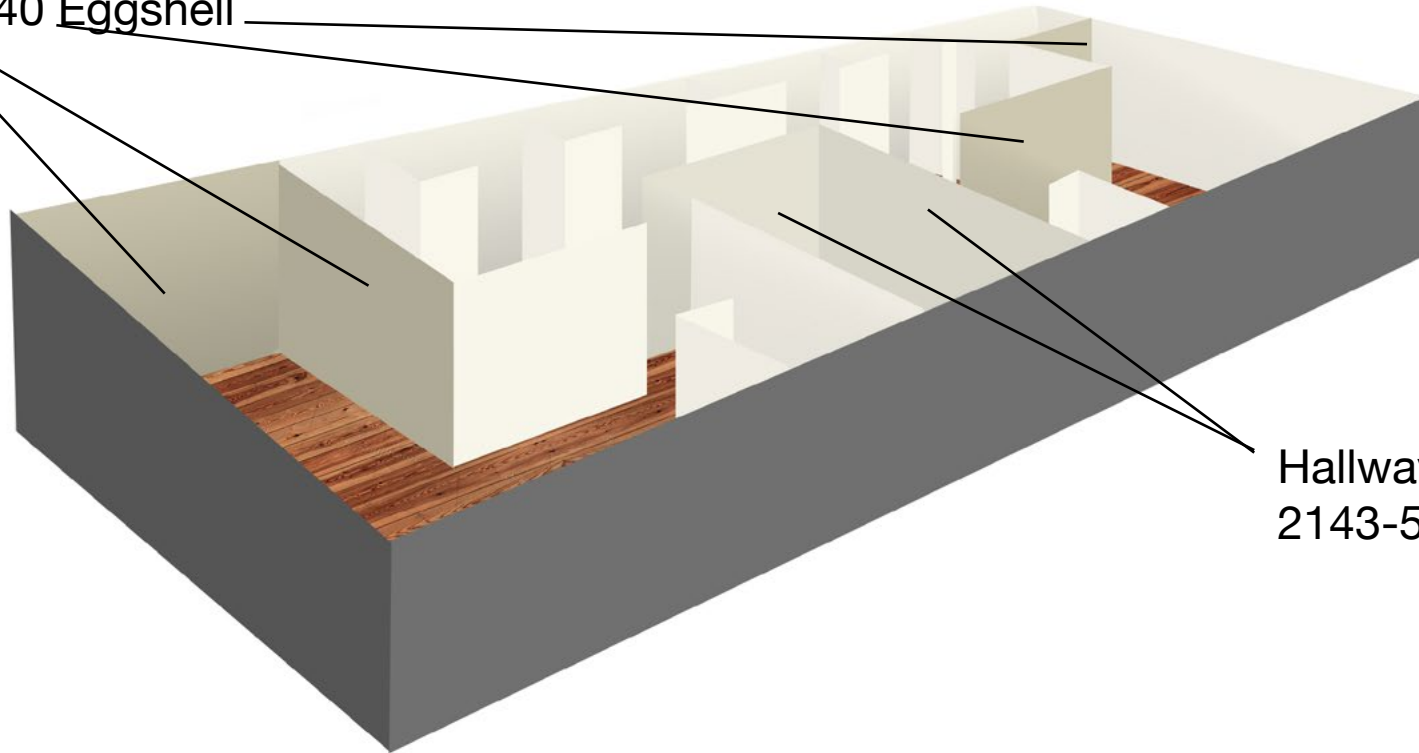

Basement paint walls Eggshell
Cielling- 2143- 70- Flat

other walls
2143 - 70 Eggshell

2143 - 40 Eggshell

Hallway
2143-50 Eggshell

CELLAR PAINT