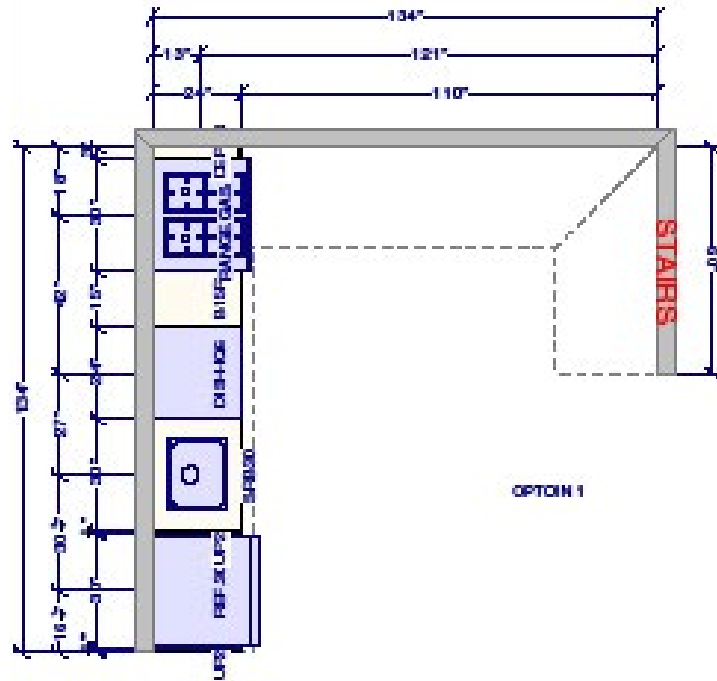

C.K. CONSTRUCTORS

— KINGS COUNTY —

467 Central Ave. Brooklyn, New York

Bathroom

Sink Cabinet

BATHROOM TILE FLOOR
AND TUB ENCLOSURE

Faucet

Shower / Tub Fixtures

Bath Tub

Accessory Set

BATHROOM CEILINGS

Vanity Lamp

Overhead Light

Kitchen

Kitchen Layout 1.A

OPTION 1

OPTION 2

Kitchen Layout 1.B

Kitchen Layout 2.A

Kitchen Layout 2.B

KITCHEN BACKSPLASH

Kitchen Sink

Kitchen Faucet

Fridge