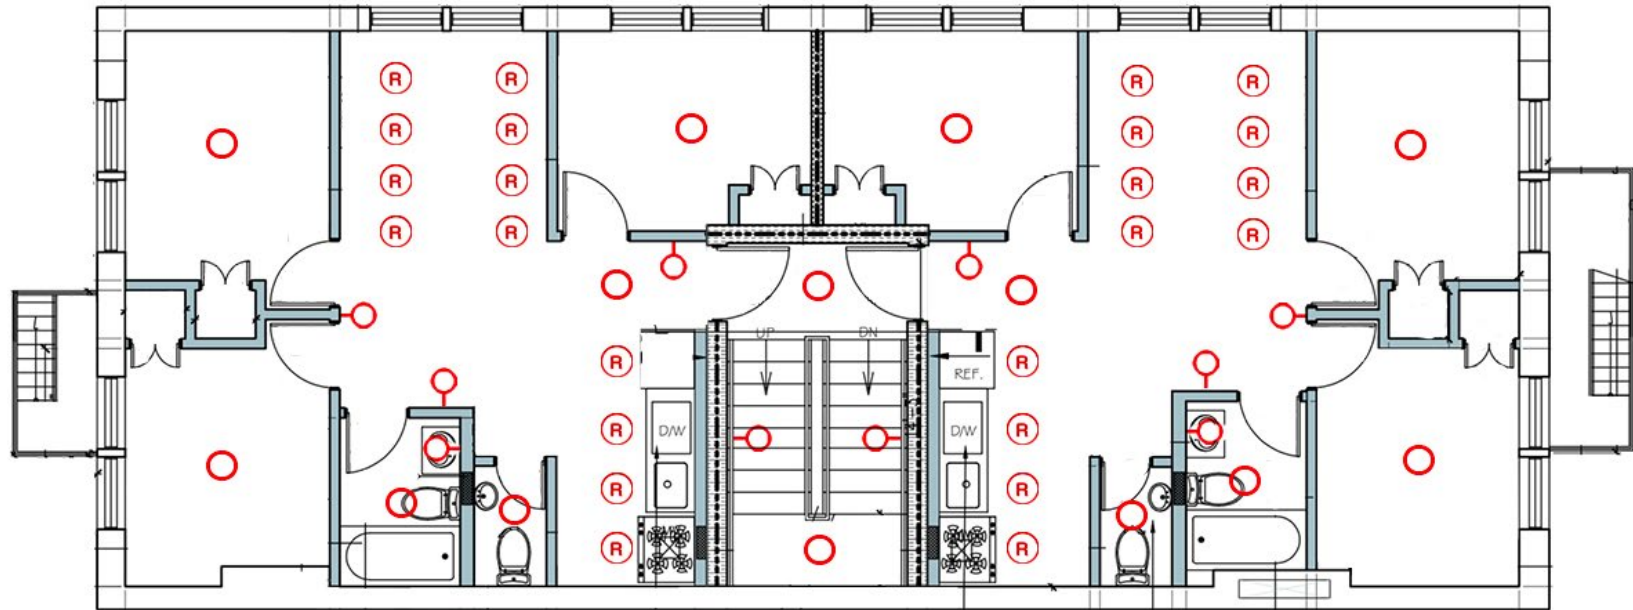

Bath Tub

Accessory Set

BATHROOM CEILINGS

Vanity Lamp

Overhead Light

Kitchen

Kitchen Layout 1.A

OPTION 1

OPTION 2

Kitchen Layout 1.B

Kitchen Layout 2.A

Kitchen Layout 2.B

KITCHEN BACKSPLASH

Kitchen Sink

Kitchen Faucet

Fridge

WALL SWITCHES

SWITCH PLATE

OUTLET PLATE

CELLAR LIGHTING

1ST FLOOR LIGHTING

2ND & 3RD FLOOR LIGHTING

Interior Doors

Doors Knobs