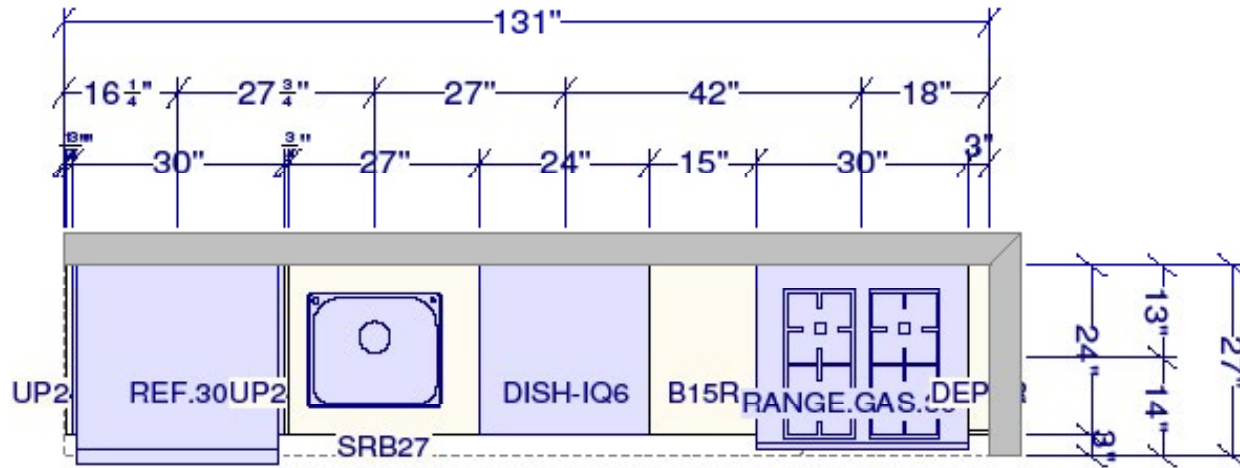

Kitchen Layout 2.A