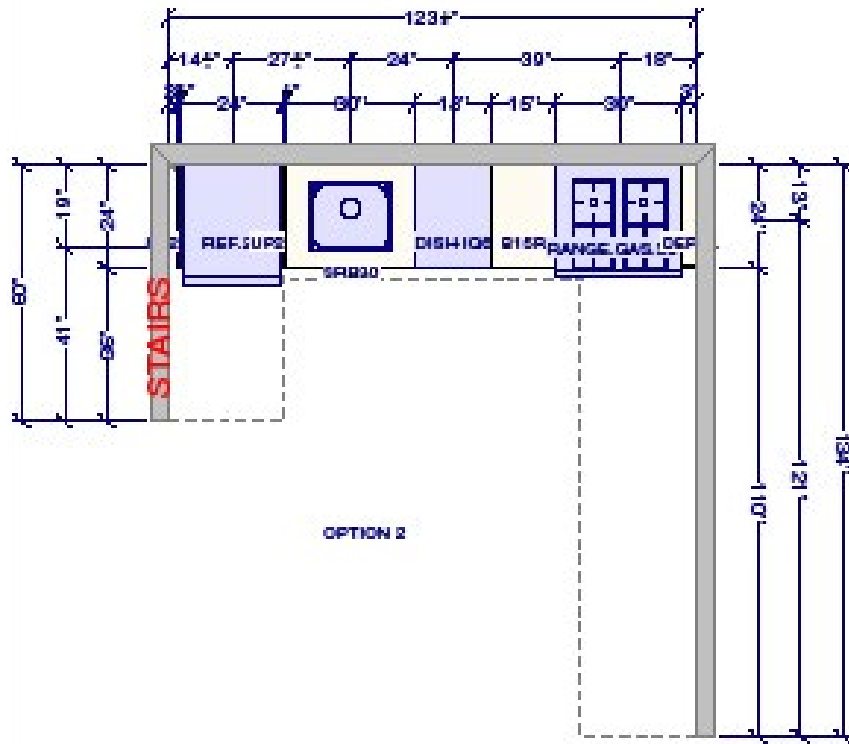

C.K. CONSTRUCTORS

— KINGS COUNTY —

467 Central Ave. Brooklyn, New York

Bathroom

Sink Cabinet

BATHROOM TILE FLOOR
AND TUB ENCLOSURE

Faucet

Shower / Tub Fixtures

Bath Tub

Accessory Set

BATHROOM CEILINGS

Vanity Lamp

Overhead Light

Kitchen

Kitchen Layout 1.A

OPTION 1

OPTION 2

Kitchen Layout 1.B

Kitchen Layout 2.A

Kitchen Layout 2.B

KITCHEN BACKSPLASH

Kitchen Sink

Kitchen Faucet

Fridge