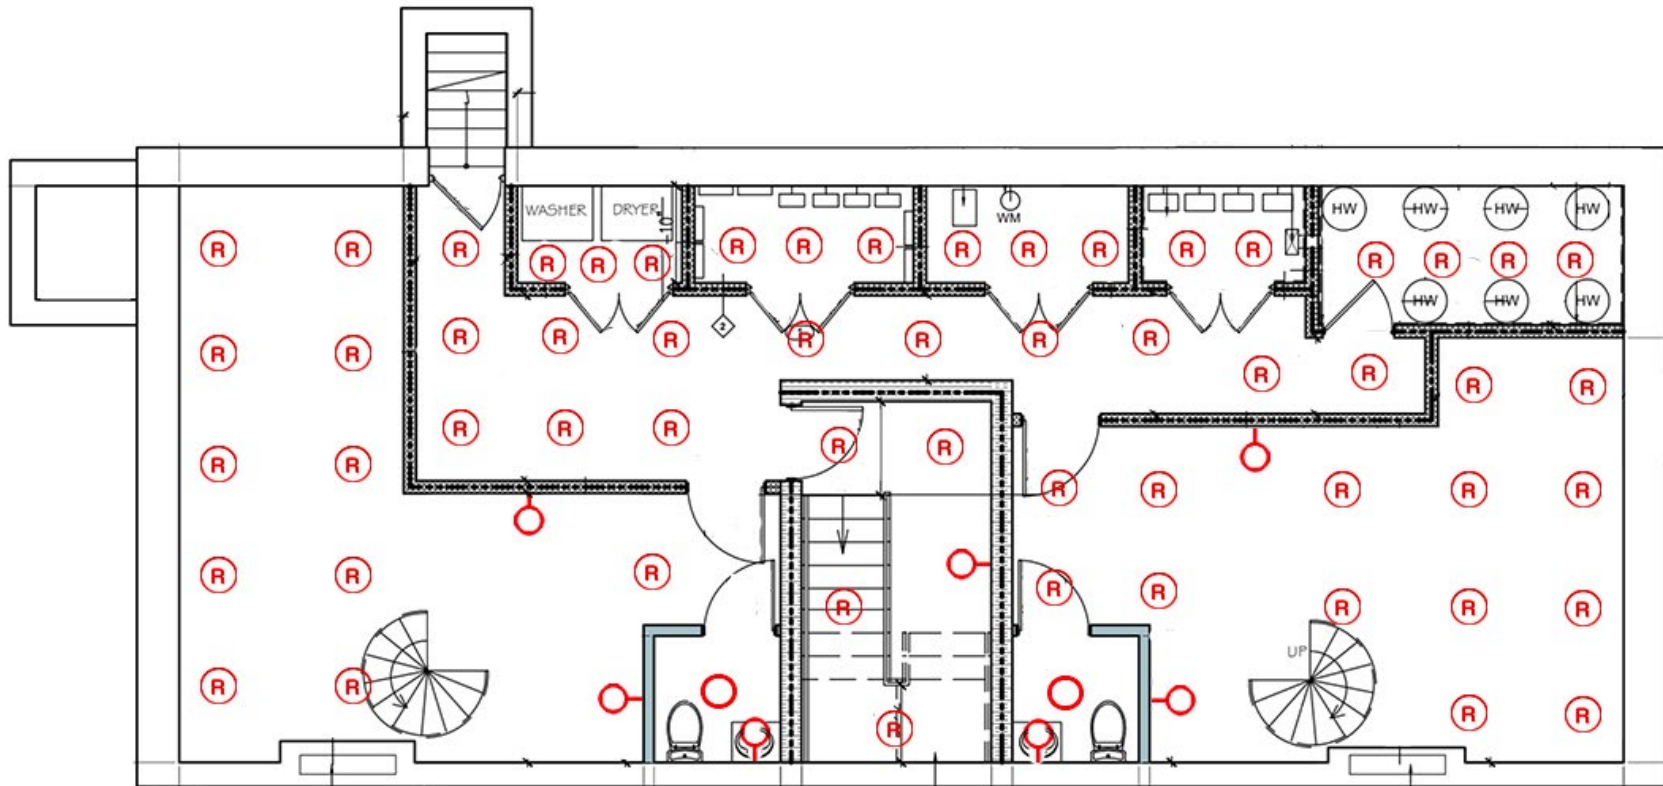

PINE FLOORING 1X6

Dykes lumber
casement moulding
doors and windows
case 413. 1/2 x 2 1/8

Dykes lumber
Base Mouldings
425A. 9/16 x 3 1/4

MOLDINGS FROM DYKES

M Fine Lumber
Either yellow pine or douglas fir. 1" live edge x 10"
Joe or Merritt. 718 381 5200

WALL SWITCHES

SWITCH PLATE

OUTLET PLATE

CELLAR LIGHTING

1ST FLOOR LIGHTING

2ND & 3RD FLOOR LIGHTING

Interior Doors

Doors Knobs