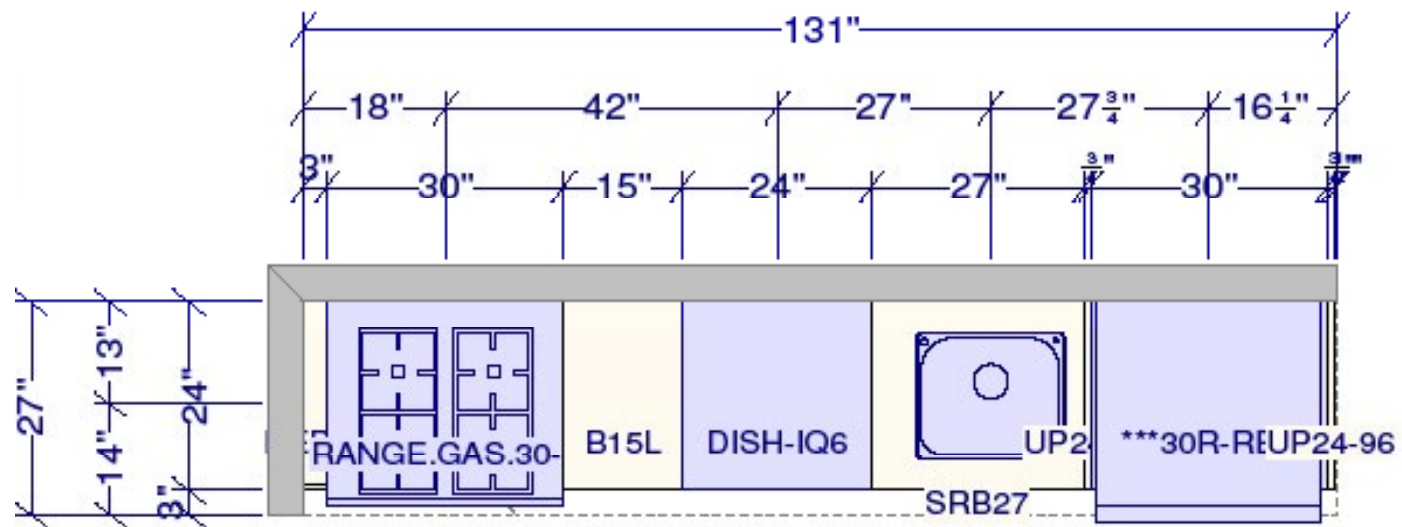

Kitchen Layout 1.B