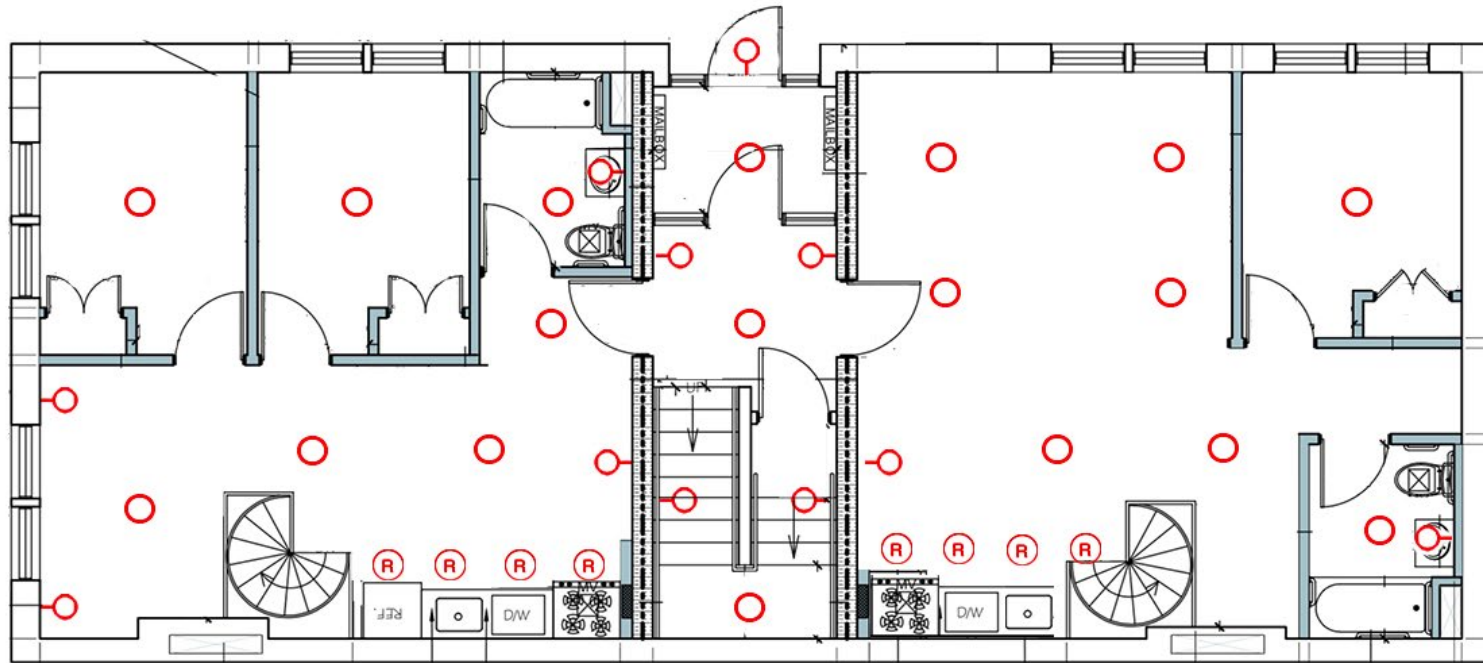

Bath Tub

Accessory Set

BATHROOM CEILINGS

Vanity Lamp

Overhead Light

Kitchen

Kitchen Layout 1.A

OPTION 1

OPTION 2

Kitchen Layout 1.B

Kitchen Layout 2.A

Kitchen Layout 2.B

KITCHEN BACKSPLASH

Kitchen Sink

Kitchen Faucet

Fridge

WALL SWITCHES

SWITCH PLATE

OUTLET PLATE

CELLAR LIGHTING

1ST FLOOR LIGHTING

2ND & 3RD FLOOR LIGHTING

Interior Doors

Doors Knobs