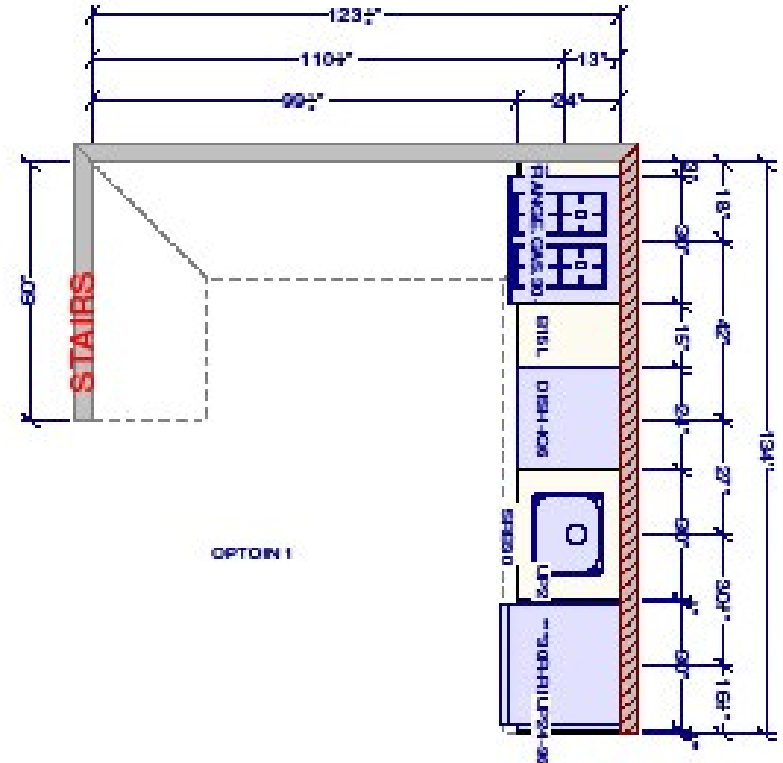

C.K. CONSTRUCTORS

— KINGS COUNTY —

467 Central Ave. Brooklyn, New York

Bathroom

Sink Cabinet

BATHROOM TILE FLOOR
AND TUB ENCLOSURE

Faucet

Shower / Tub Fixtures

Bath Tub

Accessory Set

BATHROOM CEILINGS

Vanity Lamp

Overhead Light

Kitchen

Kitchen Layout 1.A

OPTION 1

OPTION 2

Kitchen Layout 1.B

Kitchen Layout 2.A

Kitchen Layout 2.B

KITCHEN BACKSPLASH

Kitchen Sink

Kitchen Faucet

Fridge